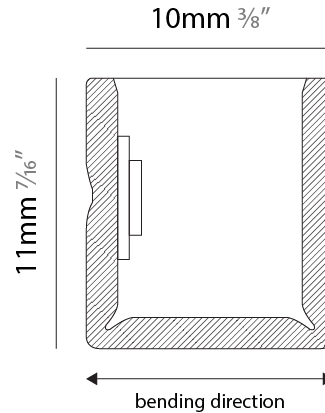

E12W0004-

base number _____
Color _____
Temperature _____

1. To build a product code in our configurator select the specify button on the base model # product page
2. To build a manual product code on this datasheet choose from the options listed below in blue font and add the suffix to the base model #

GENERAL

Series: Flexlite
Subseries: Firenze Palla Monopoint
Brand: Unonovesette
Division: Exterior
Mounting Type: Surface
Mounting Location: Wall
Subcategory: Wall Effect

PHYSICAL

Shape: Curves
Length (mm): 1000
Length (in): 39 ³/₈
Width (mm): 10
Width (in): 0 ³/₈
Height (mm): 11
Height (in): 0 ⁷/₁₆
Light Distribution: Omnidirectional
Diffuser: Polyurethane - Opal
Fixture Finish: WHI
Fixture Material: PVC / Polyurethane
Cable Details: Neoprene 300mm 2x0.5 mm²
Upon Request: Custom length - maximum of 5 meters

ELECTRICAL

Lamp Type: LED
Input Wattage (W): 13.57/m
Total Output Wattage (W): 11.21/m
Dimming: Non-Dimmable / 0-10V Dimming
Driver Included: No
Driver Location: Remote
Driver Type: Constant Voltage - Universal
Driver Class: Class 2
Input Voltage (V): 120 - 277
Output Voltage (V): 24

LED

Color Temperature (°K): 2700 / 3150 / 4300 / 5250
Max. Delivered Lumen (lm): 470 (3150K)
CRI: >85 CRI
Lamp Life (hrs): 50000
Upon Request: Dim to Warm

OPTICAL

Optic°: 120° Diffused light

RATINGS AND CERTIFICATIONS

Certified By: Certified for North American Standards
IP rating: IP68 (for permanent submersion 5m)